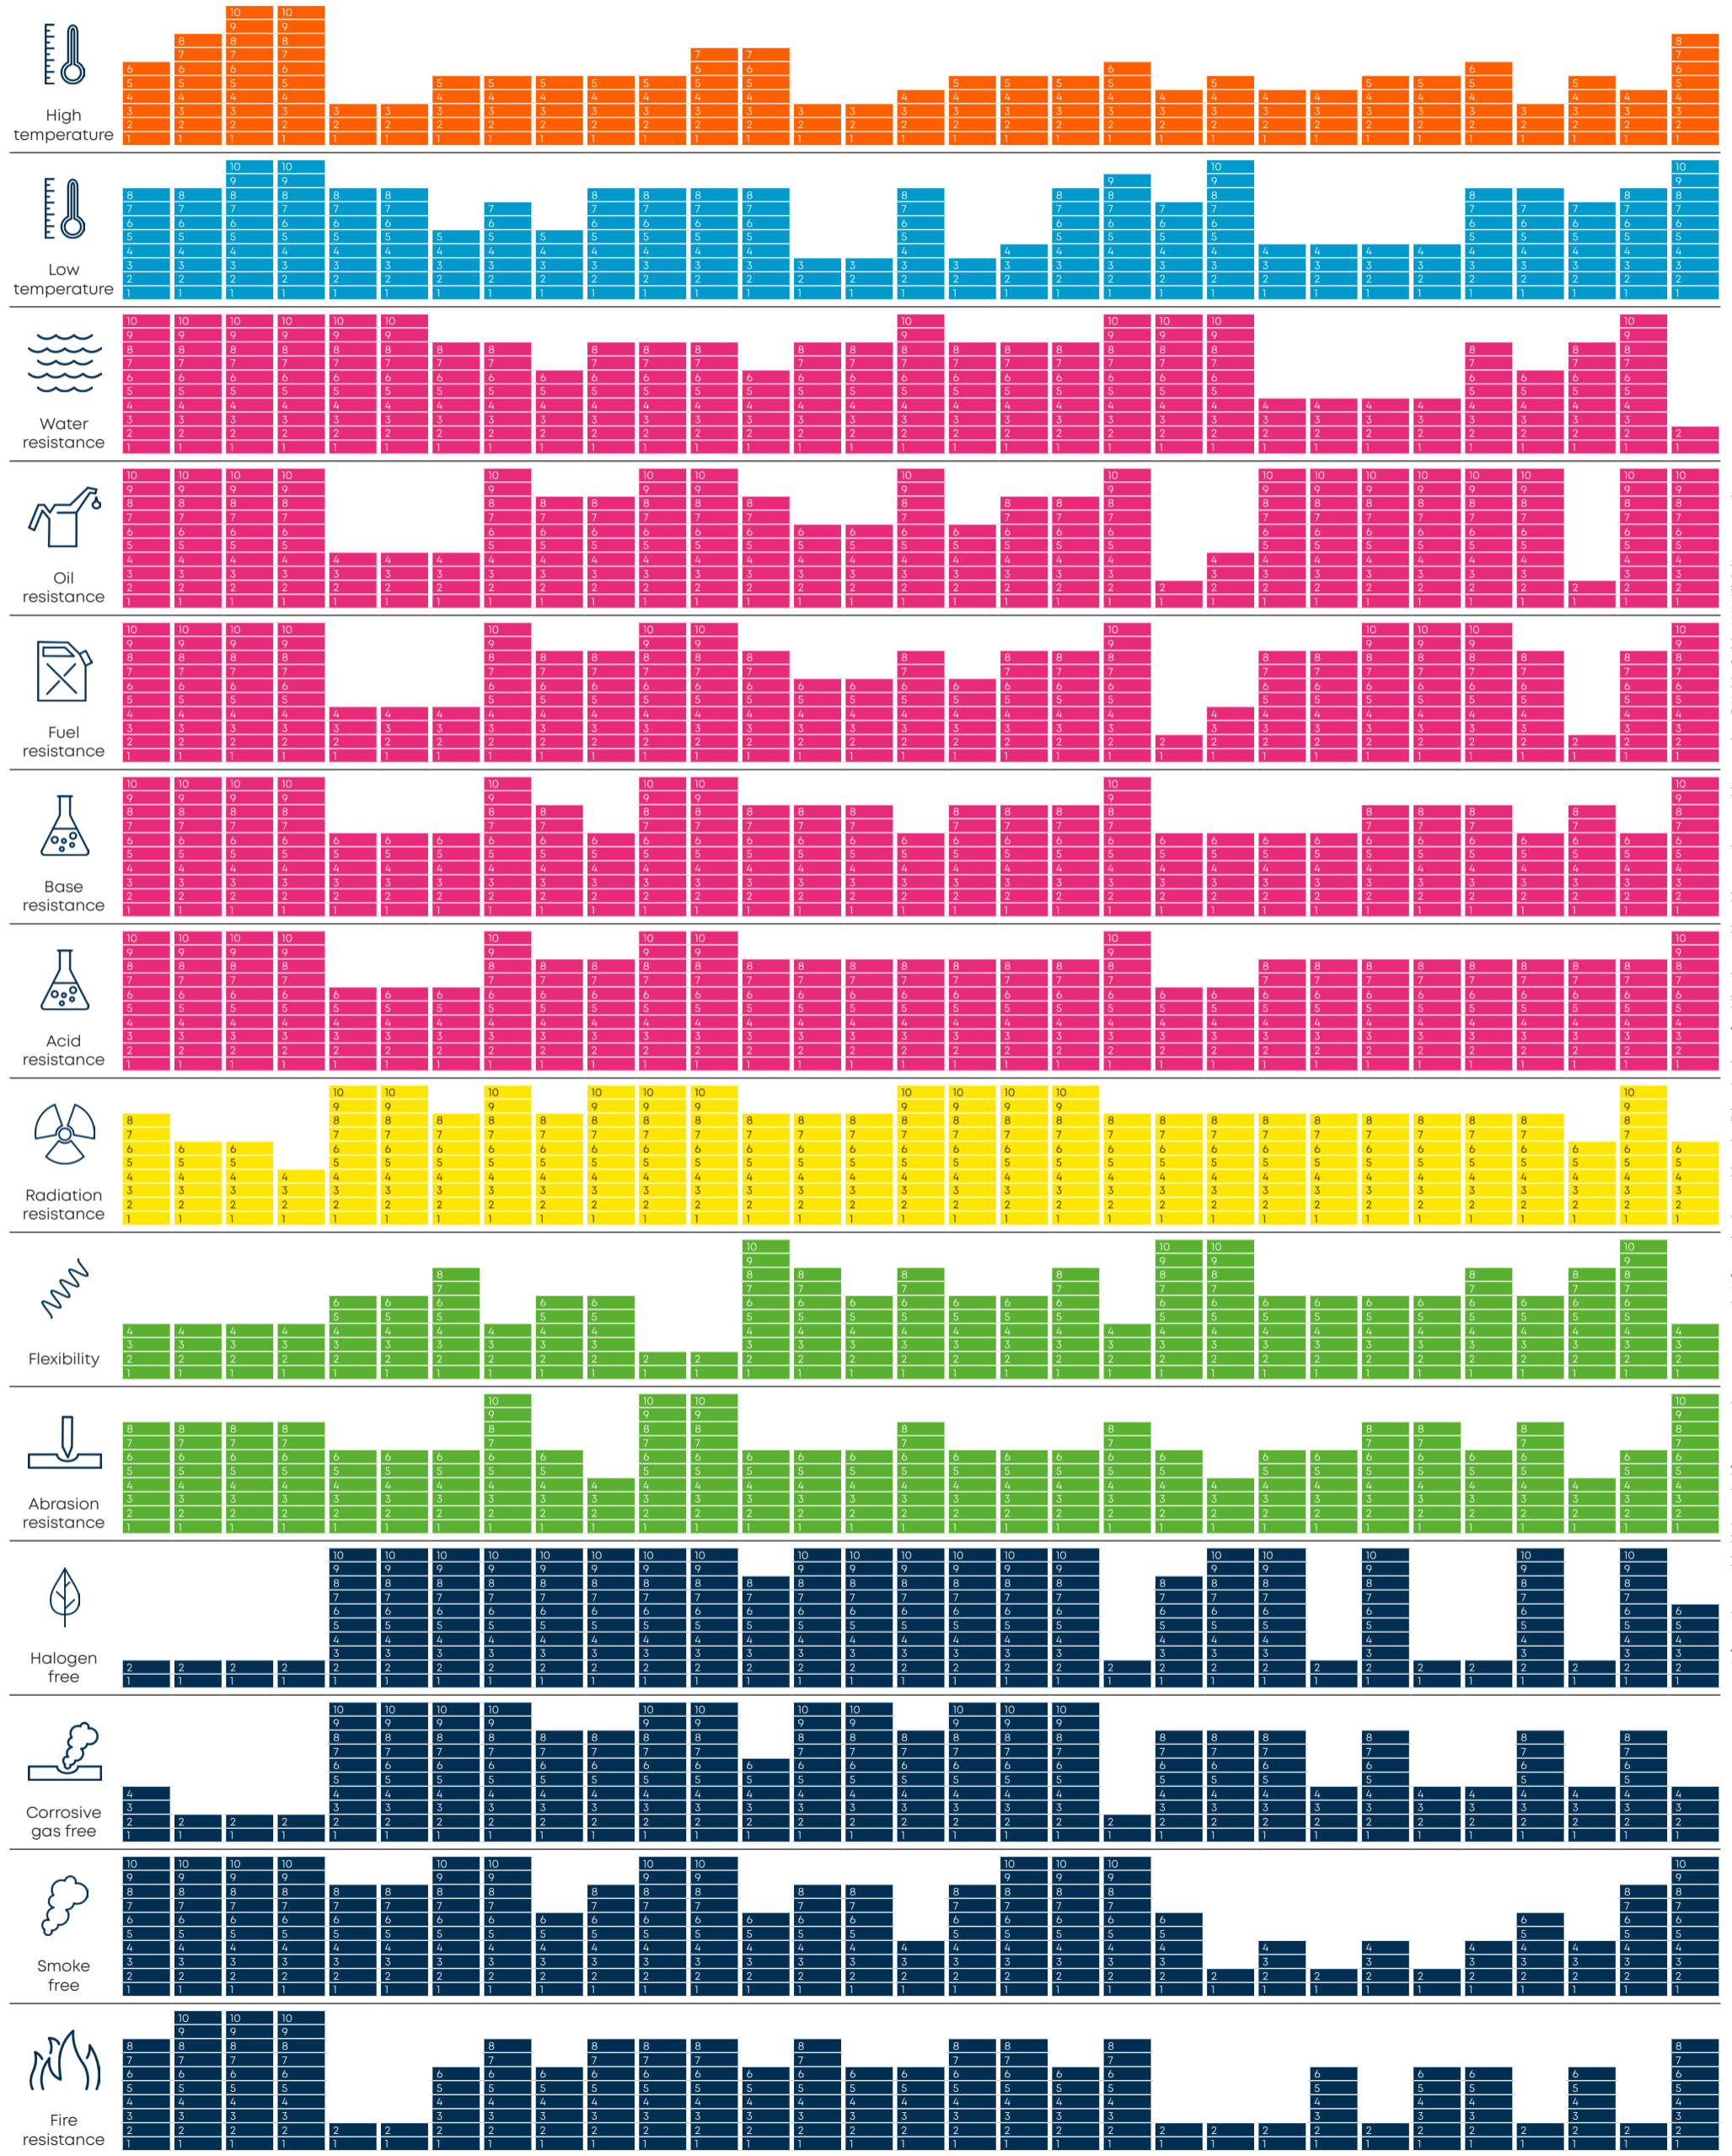

Material comparison

Scale:
10 = Excellent
1 = Poor

Information provided is intended for comparison purposes only. Information is considered valid at the time of publication and is subject to change without notice. © Habia Cable 2021. All rights reserved.