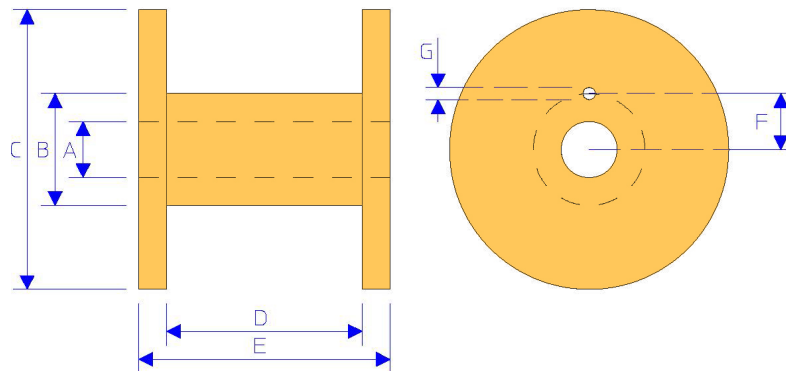

Habia Cable can deliver on a number of standard spool sizes provided that the inner diameter of the spool remains consistent with the cable's Minimum Bend Radius (MBR). For a simple guide, the dimension 'B' should be 20x the diameter of the cable (e.g. Spool SD100/60K has an inner diameter 'B' of 60mm. The maximum core size suitable for this drum would be 3mm).

Options are also available for the supply of cable with all ends joined, one length per spool and with specific lengths and tolerances. Please ask for details.

### Reel dimensions

Wooden delivery spools								
Type	Dimension							Weight
	A	B	C	D	E	F	G	
	mm	mm	mm	mm	mm	mm	mm	kg
H400	35.0	200.0	400.0	200.0	230.0	85.0	22.0	3.0
H470	35.0	200.0	470.0	230.0	250.0	85.0	22.0	3.5
H500	35.0	200.0	500.0	270.0	325.0	85.0	22.0	4.3
H600	35.0	200.0	580.0	350.0	400.0	85.0	22.0	6.0
K6	75.0	250.0	600.0	400.0	464.0	100.0	40.0	12
K7	75.0	325.0	700.0	500.0	576.0	100.0	40.0	20
K8	75.0	375.0	800.0	500.0	576.0	100.0	40.0	25
K9	75.0	425.0	900.0	550.0	627.0	100.0	10.0	34
K10	107.0	500.0	1,000.0	600.0	715.0	150.0	50.0	46
K11	107.0	575.0	1,100.0	650.0	765.0	150.0	50.0	55
K12	107.0	675.0	1,200.0	850.0	980.0	300.0	50.0	90
K14	107.0	800.0	1,400.0	850.0	980.0	300.0	50.0	115
K16	107.0	950.0	1,600.0	850.0	1,012.0	300.0	50.0	195
K18	132.0	1,100.0	1,800.0	850.0	1,012.0	500.0	65.0	230