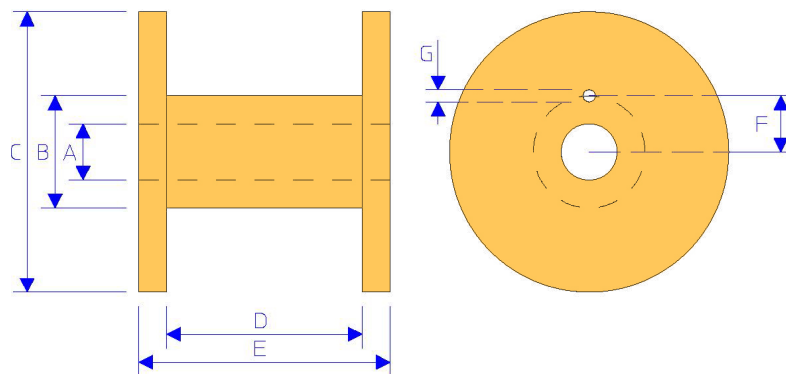

### Reel dimensions

Plastic delivery spools								
Type	Dimension							Weight
	A	B	C	D	E	F	G	
	mm	mm	mm	mm	mm	mm	mm	kg
SD100/60K	16.5	60.0	100.0	38.0	45.0	25.0	3.5	0.06
E 100	16.0	80.0	100.0	80.0	100.0	20.0	7.0	0.09
E 125	16.0	80.0	125.0	100.0	125.0	20.0	7.0	0.15
E 160	22.0	100.0	160.0	128.0	160.0	32.0	13.0	0.25
SH370K	305.0	311.0	370.0	70.0	80.0	-	-	0.41
E 200	22.0	125.0	200.0	160.0	200.0	32.0	13.0	0.45
SD300K	51.5	212.0	300.0	91.0	103.0	44.5	11.0	0.65
K125	16.0	80.0	125.0	100.0	125.0	20.0	7.0	0.08
K160	22.0	100.0	160.0	128.0	160.0	32.0	13.0	0.24
K200	22.0	125.0	200.0	160.0	200.0	32.0	13.0	0.50
K250	33.0	155.0	250.0	160.0	200.0	30.0	13.0	1.05
K355	33.0	220.0	355.0	160.0	200.0	80.0	25.0	1.85
B60	33.0	110.0	255.0	148.0	165.0	43.5	11.5	0.60
P3	75.0	110.0	280.0	265.0	285.0	43.5	9.5	0.73
P4	75.0	175.0	400.0	300.0	340.0	62.0	20.0	2.0
P5	75.0	202.0	480.0	340.0	380.0	65.0	20.0	2.0

Habia Cable can deliver on a number of standard spool sizes provided that the inner diameter of the spool remains consistent with the cable's Minimum Bend Radius (MBR). For a simple guide, the dimension 'B' should be 20x the diameter of the cable (e.g. Spool SD100/60K has an inner diameter 'B' of 60mm. The maximum core size suitable for this drum would be 3mm).