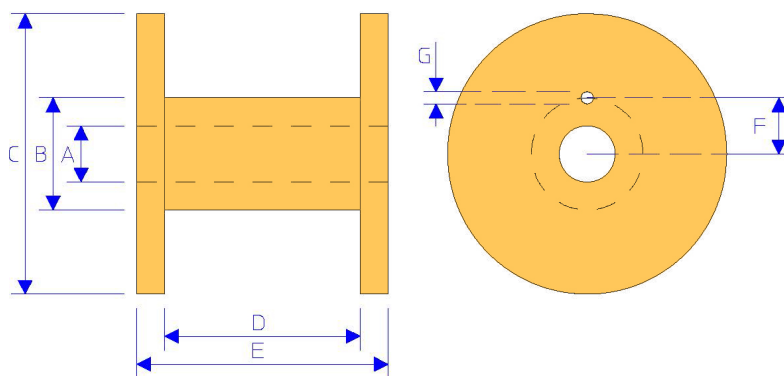

## Reel dimensions

Plastic delivery spools								
Type	Dimension							Weight
	A	B	C	D	E	F	G	
	mm	mm	mm	mm	mm	mm	mm	kg
SD100/60K	16.5	60.0	100.0	38.0	45.0	25.0	3.5	0.06
E 100	16.0	80.0	100.0	80.0	100.0	20.0	7.0	0.09
E 125	16.0	80.0	125.0	100.0	125.0	20.0	7.0	0.15
E 160	22.0	100.0	160.0	128.0	160.0	32.0	13.0	0.25
SH370K	305.0	311.0	370.0	70.0	80.0	-	-	0.41
E 200	22.0	125.0	200.0	160.0	200.0	32.0	13.0	0.45
SD300K	51.5	212.0	300.0	91.0	103.0	44.5	11.0	0.65
K125	16.0	80.0	125.0	100.0	125.0	20.0	7.0	0.08
K160	22.0	100.0	160.0	128.0	160.0	32.0	13.0	0.24
K200	22.0	125.0	200.0	160.0	200.0	32.0	13.0	0.50
K250	33.0	155.0	250.0	160.0	200.0	30.0	13.0	1.05
K355	33.0	220.0	355.0	160.0	200.0	80.0	25.0	1.85
B60	33.0	110.0	255.0	148.0	165.0	43.5	11.5	0.60
P3	75.0	110.0	280.0	265.0	285.0	43.5	9.5	0.73
P4	75.0	175.0	400.0	300.0	340.0	62.0	20.0	2.0
P5	75.0	202.0	480.0	340.0	380.0	65.0	20.0	2.0

Habia Cable can deliver on a number of standard spool sizes provided that the inner diameter of the spool remains consistent with the cable's Minimum Bend Radius (MBR). For a simple guide, the dimension 'B' should be 20x the diameter of the cable (e.g. Spool SD100/60K has an inner diameter 'B' of 60mm. The maximum core size suitable for this drum would be 3mm).