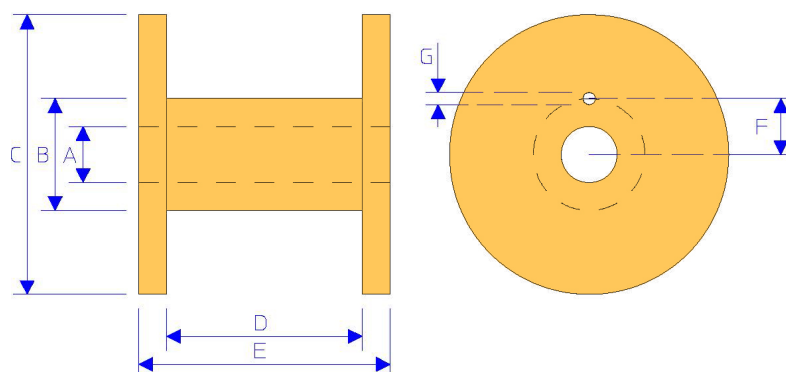

Delivery spools

Wooden spool types

Reel dimensions

Wooden delivery spools								
Type	Dimension							Weight
	A	B	C	D	E	F	G	
	mm	mm	mm	mm	mm	mm	mm	kg
H400	35.0	200.0	400.0	200.0	230.0	85.0	22.0	3.0
H470	35.0	200.0	470.0	230.0	250.0	85.0	22.0	3.5
H500	35.0	200.0	500.0	270.0	325.0	85.0	22.0	4.3
H600	35.0	200.0	580.0	350.0	400.0	85.0	22.0	6.0
K6	75.0	250.0	600.0	400.0	464.0	100.0	40.0	12
K7	75.0	325.0	700.0	500.0	576.0	100.0	40.0	20
K8	75.0	375.0	800.0	500.0	576.0	100.0	40.0	25
K9	75.0	425.0	900.0	550.0	627.0	100.0	10.0	34
K10	107.0	500.0	1,000.0	600.0	715.0	150.0	50.0	46
K11	107.0	575.0	1,100.0	650.0	765.0	150.0	50.0	55
K12	107.0	675.0	1,200.0	850.0	980.0	300.0	50.0	90
K14	107.0	800.0	1,400.0	850.0	980.0	300.0	50.0	115
K16	107.0	950.0	1,600.0	850.0	1,012.0	300.0	50.0	195
K18	132.0	1,100.0	1,800.0	850.0	1,012.0	500.0	65.0	230

In addition to the plastic and wooden spools specified here, Habia Cable can also supply cables in crates, on barrels or on cardboard rings (large and small) and cut to length and bagged as required and depending on the product. Please ask for further details.